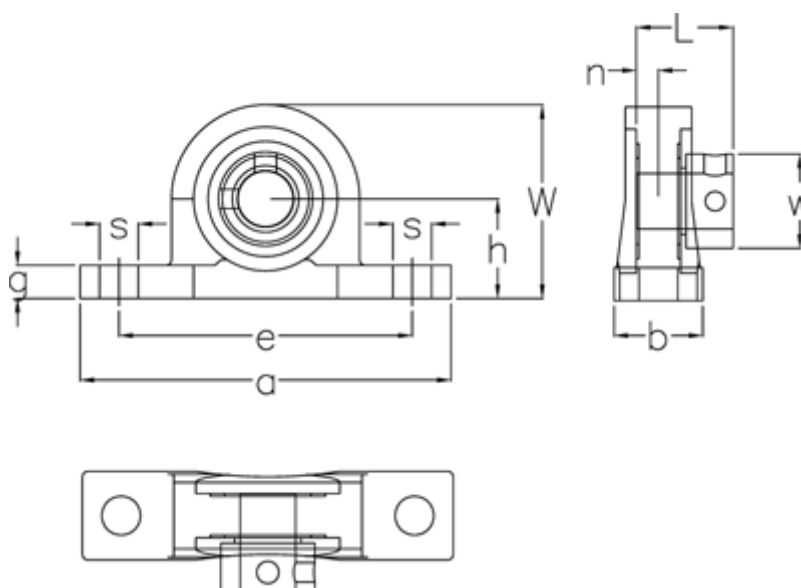

# Data Sheet

Article number: 5425058006

Description: Pillow block UP006 LDK f/shaft dia.30 mm  
Housing Alu, bearing steel, extra narrow

## Measures

a	= 132	Housing	= P06-7
b	= 26	L	= 26.5
Bearing	= U006	Nominal drive	= 6.5
Bolt size	= M10	s	= 13
d	= 30	W	= 70
e	= 106	w	= 42
g	= 11	Weight	= 0.5
h	= 36		